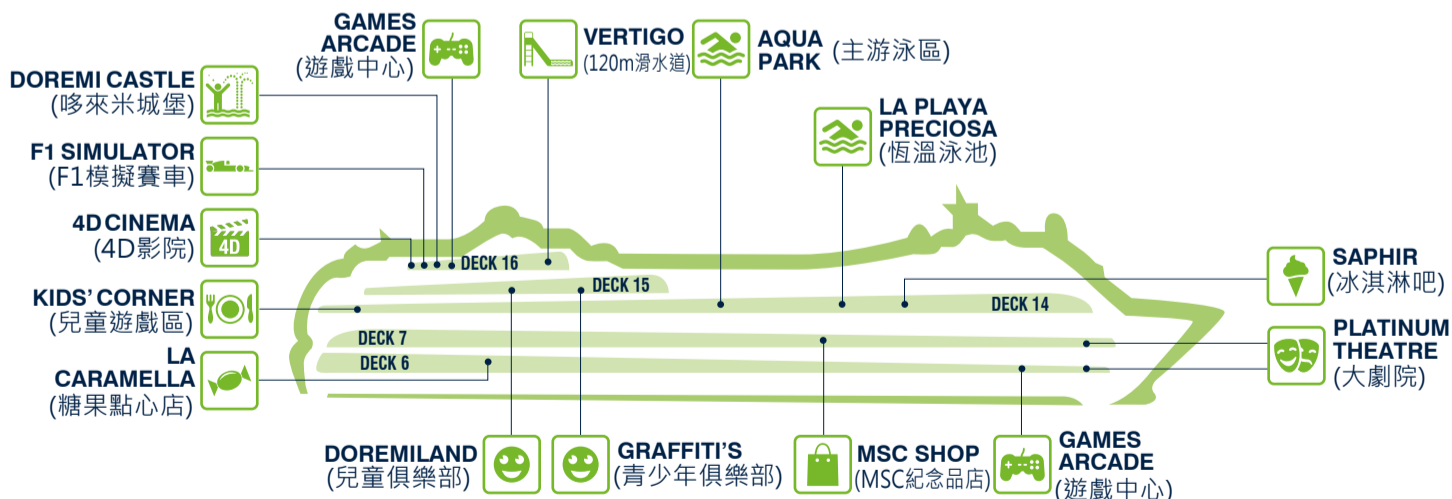

Shops	Deck
LA PROFUMERIA (香水, 化妝品)	6
IL GIOIELLO (珠寶配飾)	6
MSC AUREA SPA (MSC水療中心)	14
MSC SHOP (MSC紀念品店)	7
PHOTO SHOP (照相館)	7
THE MINI MALL (迷你商城)	6
THE POOL SHOP (泳衣, 其他配飾)	14

ENTERTAINMENT 娛樂

Fun	Deck
4D CINEMA (4D影院)	16
AQUA PARK (主游泳區)	14
ART GALLERY (照片迴廊)	7
CYBERCAFÉ (網吧)	5
DIAMOND BAR & LIBRARY (安麗服務台)	6
DOREMILAND (兒童俱樂部)	15
EL DORADO PIANO BAR (鋼琴吧)	7
F1 SIMULATOR (F1模擬賽車)	16
GALAXY (餐廳, 酒吧)	16
GAMES ARCADE (遊戲中心)	16

Fun	Deck
GRAFFITI'S (青少年俱樂部)	15
LA PLAYA PRECIOSA (恆溫泳池)	14
MILLENNIUM STAR CASINO (千禧星賭場)	6
PLATINUM THEATRE (大劇院)	6 7
SAFARI LOUNGE (酒吧, 音樂欣賞)	7
SHUFFLEBOARD (推盤遊戲)	16
SPORTS & BOWLING DINER (運動保齡球吧)	7
THE GARDEN POOL (花園泳池)	15

FAMILY & FUN 親子樂趣

Family Areas	Deck
4D CINEMA (4D影院)	16
AQUA PARK (主游泳區)	14
DOREMILAND (兒童俱樂部)	15
DOREMI CASTLE (哆來米城堡)	16
F1 SIMULATOR (F1模擬賽車)	16
GAMES ARCADE (遊戲中心)	6 16
GRAFFITI'S (青少年俱樂部)	15

Family Areas	Deck
KIDS' CORNER (兒童遊戲區)	14
LA CAMELLA (糖果點心店)	6
LA PLAYA PRECIOSA (恆溫泳池)	14
MSC SHOP (MSC紀念品店)	7
PLATINUM THEATRE (大劇院)	6 7
SAPHIR (冰淇淋吧)	14
VERTIGO (120m滑水道)	16

SPORT & WELLBEING 運動休閒

Sport & Wellbeing	Deck
AQUA PARK (主游泳區)	14
AUREA SPA RECEPTION (SPA櫃檯)	14
JEAN LOUIS DAVID (沙龍中心)	14
BREZZA MARINA (Whirlpool Bath) (水療泳池)	16
GYM (健身房)	14
LA PLAYA PRECIOSA (恆溫泳池)	14
MASSAGE ROOMS (按摩室)	14